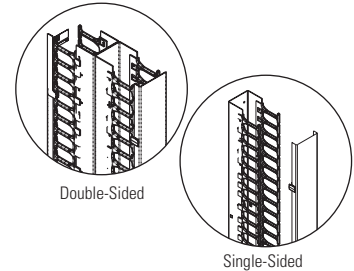

Product Cut Sheet

GLOBAL VERTICAL CABLING SECTION

The Global Vertical Cabling Section is an adaptable vertical cable management solution with a unique, two-piece design that reduces shipping size and cost. The two parts can be quickly assembled and then bolted to CPI's Universal and Standard racks, as well as QuadraRack and Adjustable QuadraRack frames. It ships partially assembled with patented cable guide fingers at 1U intervals. Each single-sided section includes a two-piece section, a two-piece door/cover and mounting hardware. Each double-sided section is a one-piece section and two-piece door/cover.

- Patented cable guide fingers at 1U intervals provide an organized pathway for cable and patch cords
- 7'H (2.1 m) provides 45U
- Snap-on, hinged door/cover hides cable for a finished appearance, yet allows quick access to cable for making changes
- Door/cover swings on hinges to open left or right
- Acorn nuts eliminate sharp edges, reducing injuries and torn cables
- Seven 2.5" (64 mm) pass-through ports allow cables to transition from front to back

Additional cable management can be achieved by placing sections back-to-back.

Cable Rings For GVCS

Use rings to create a separate cable path on back of Global Vertical Cabling Section to organize wires for a neat, professional installation. Contains seven rings.