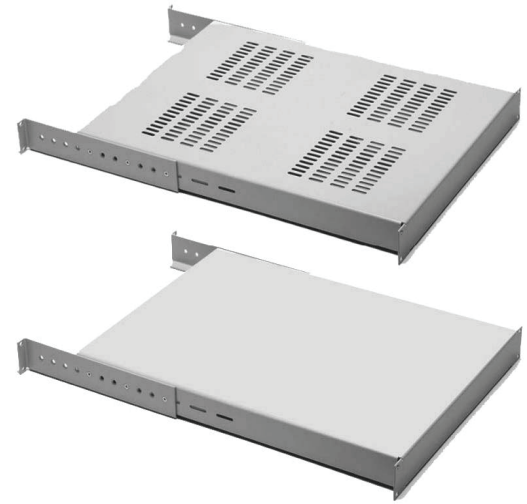

**CHATSWORTH
PRODUCTS**

Fixed Shelf

Fixed Shelf

These specially designed Fixed Shelves are used to support equipment that doesn't have rack-mounted brackets such as modems, CPU's small power supplies, monitors, etc.

Shelves mount to the Universal EIA 5/8"-5/8"-1/2" alternating hole pattern of the four vertical mounting rails.

Three depths are offered (18", 24" and 29") to provide clearance for cables, ventilation, power strips, etc. Shelves have adjustable mounting depths of 13" to 24" for the 18" shelf, 17" to 28" for the 24" shelf, and 23" to 39" for the 29" shelf. Available in vented and non-vented styles. Vented shelves are designed to optimize air flow through cabinet. Sold individually.

- Made of strong, lightweight aluminum
- Supports up to 200 lb
- Offered in 18", 24", or 29" depth, vented or non-vented
- Installs using 8 #12-24 screws (not included)
- 19"W versions are UL Listed (File E227626)