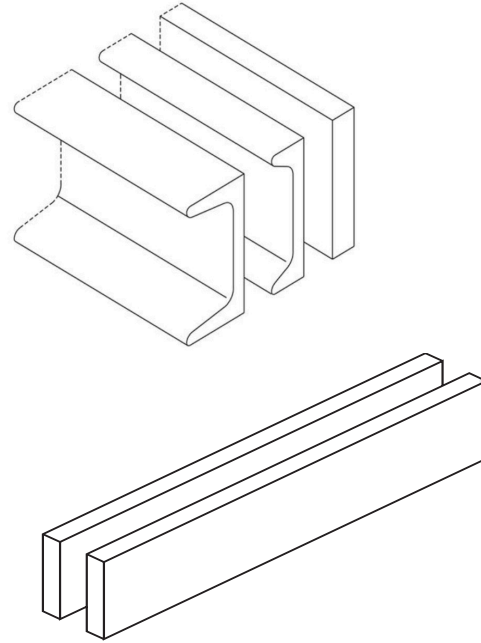

CHATSWORTH
PRODUCTS

Auxiliary Framing Channel, Cable Runway

Auxiliary Framing Channel, Cable Runway

- Steel channel or bar commonly used as auxiliary framing for cable runways
- Available in gray, computer beige and black

ORDERING INFORMATION

Part Number	Description	Shipping Weight lb (kg)
11450-X01	1" x 2" x 3/16" Channel, 10'1 (3 m)	24 (10.9)
10628-X02	9/16" x 2" x 3/16" Channel, 10'L (3 m)	17 (7.7)
10745-X06	3/8" x 2" Bar, 6'L (1.8 m)	14 (6.4)