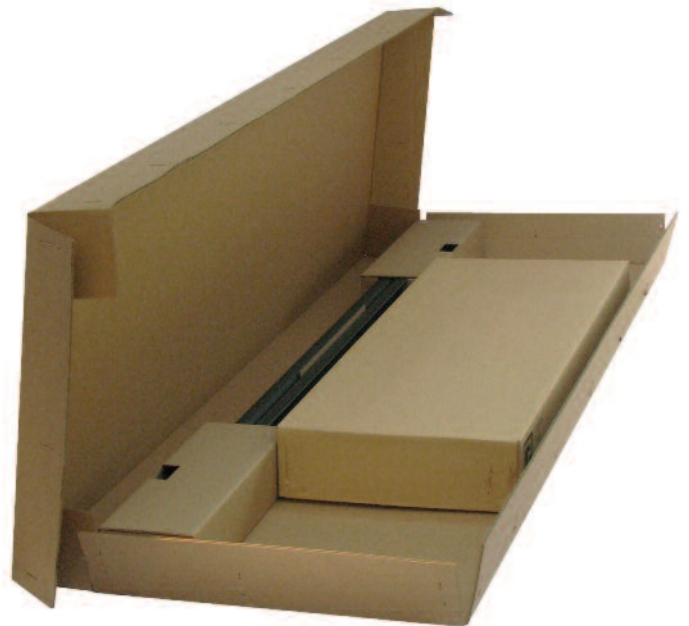

Featured Product

The Velocity[®] Standard Pack

- One part number
- One package
- One complete solution

Combining CPI's
Velocity[®] Cable Management
plus
Standard Rack and Installation hardware
in one convenient package.

Standard Rack
Rack-mount units
marked and numbered

Velocity Cable Management
Snaps together for
quick assembly

57011-703 Shown

Standard Rack with Velocity Single-Sided
Cable Management

CHATSWORTH PRODUCTS

800-834-4969
chatsworth.com

Save time with the Velocity Standard Pack, combining CPI's industry leading Standard Rack with the easy-to-use, cost-effective, Velocity Cable Management.

- Easy ordering and handling – the rack, cable manager and installation hardware are conveniently packaged in a single compact carton and are ordered using a single part number.
- Quick assembly – it takes just a few minutes to unpack and assemble the rack and Velocity cable manager.
- Stay aligned – openings between the patented cable guide fingers on the cable manager align with each rack-mount unit on the rack, which are marked and numbered to speed equipment installation.
- Hide and secure cables – a sturdy, snap-on, hinged cover is included with each cabling section resulting in a closed, finished appearance.
- Customize your installation – choose between 3.6"W (91 mm) or 6"W (152 mm) single or double-sided Velocity cable managers and easily expand by adding additional accessories.

57012-703 Shown
Standard Rack with Velocity Double-Sided Cable Management

Velocity Cable Management
Rounded edges protect cables

Easy Installation
Attaches easily to the rack

chatsworth.com • 800-834-4969