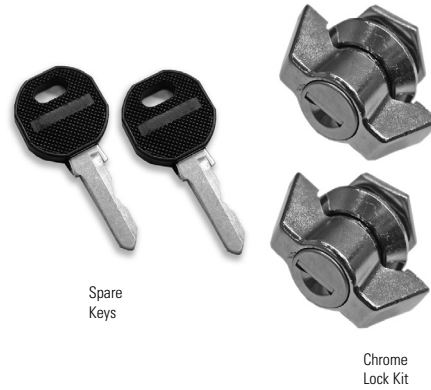

Spare Replacement Keys

CPI provides a variety of replacement parts for zone cabling enclosures. Chrome Lock Kits and Spare Keys enhance security of the Ceiling Enclosure, replacing existing turn locks. Mounting Brackets ensure weight of Raised Floor Enclosure is fully supported.

Chrome Lock Kits/Spare Keys

Optional locks provide additional security for all standard ceiling enclosures. Includes two locks and two keys.

Spare Keys

Chrome Lock Kit

ORDERING INFORMATION

Part Number	Description
Spare Keys	Spare Keys, Pair
Chrome Lock Kit	Lock Kit, Pair