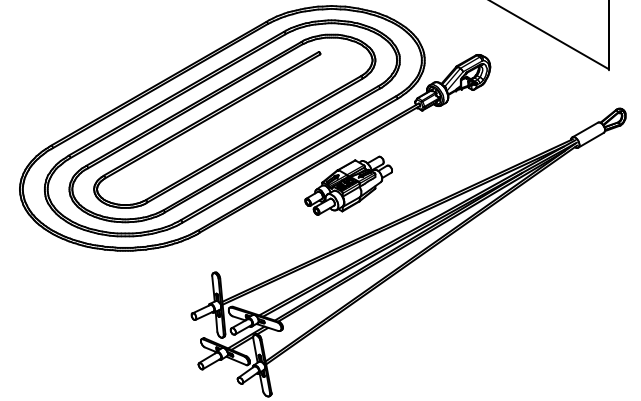

Oberon, Inc. - 1315 S. Allen St. - State College, PA 16801			
TITLE M-Frame			
SIZE C	DWG NO 1312-XXX-XXX	DATE 2/1/2019	
SCALE	SHEET 4 OF 7		

39-1312-RAB - Right Angle Mounting Bracket Kit

- NOTES:**
- Material: .090" Aluminum
 - Finish: Brushed
- Includes:**
- Right Angle Mounting Bracket
 - Mounting Screws
 - Installation Instructions

Oberon, Inc. - 1315 S. Allen St. - State College, PA 16801			
TITLE			
M-Frame			
SIZE	DWG NO	DATE	
C	1312-XXX-XXX	2/1/2019	
SCALE	SHEET 5 OF 7		

Hardware Kits

39-1312-ACS - Adjustable Column Strap Kit

39-1312-CWS - Cement Wall Anchor Kit

39-1312-QCH - Quad Cable Hanger Kit

39-1312-TRD - Threaded Rod Kit

39-1312-UBC - Universal Beam Clamp Kit

Oberon, Inc. - 1315 S. Allen St. - State College, PA 16801		
TITLE M-Frame		
SIZE C	DWG NO 1312-XXX-XXX	DATE 2/1/2019
SCALE	SHEET 6 OF 7	