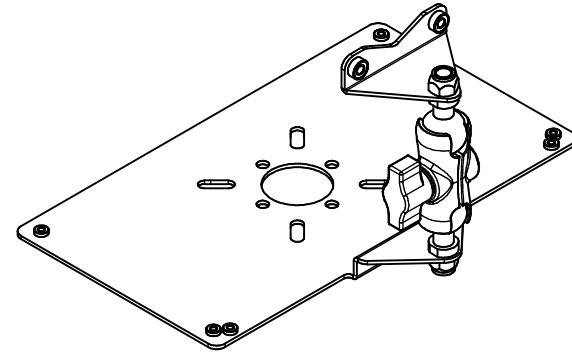

1312-00 - M-Frame Base

REVISION HISTORY				
ZONE	REV	DESCRIPTION	DATE	APPROVED
All	1	Released	2/4/2019	RLC

ISOMETRIC VIEW

- NOTES:**
- Material: .090" Aluminum
 - Finish: Brushed
 - Mounting Holes to Match Most Manufacturers Mounting Plates
- Includes:**
- M-Frame Base
 - Mounting Screws
 - Cable Ties
 - Letter/Number Set
 - Installation Instructions

Oberon, Inc. - 1315 S. Allen St. - State College, PA 16801

TITLE			
M-Frame			
SIZE	DWG NO	DATE	
C	1312-XXX-XXX	2/1/2019	
SCALE	SHEET 1 OF 7		

39-1312-AM1 - Omnidirectional Antenna Mounting Kit

- NOTES:**
- Material: .090" Aluminum
 - Finish: Brushed
- Includes:**
- Mounting Bracket
 - Mounting Screws
 - Installation Instructions

Oberon, Inc. - 1315 S. Allen St. - State College, PA 16801			
TITLE M-Frame			
SIZE C	DWG NO 1312-XXX-XXX	DATE 2/1/2019	
SCALE	SHEET 2 OF 7		

39-1312-AM2 - Omnidirectional Pipe Antenna Mounting Kit

- NOTES:**
- Material: .090" Aluminum
 - Finish: Brushed
- Includes:**
- Left & Right Mounting Brackets
 - Mounting Screws
 - Installation Instructions

Oberon, Inc. - 1315 S. Allen St. - State College, PA 16801			
TITLE M-Frame			
SIZE C	DWG NO 1312-XXX-XXX	DATE 2/1/2019	
SCALE	SHEET 3 OF 7		

39-1312-AM3 - Patch Antenna Mounting Kit

- NOTES:**
- Material: .090" Aluminum
 - Finish: Brushed
- Includes:**
- Mounting Bracket w/Articulating Arm
 - Mounting Screws
 - Installation Instructions