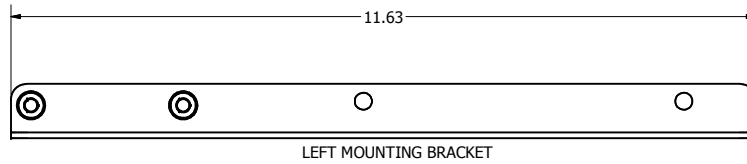

1312-00 - M-Frame Base

REVISION HISTORY				
ZONE	REV	DESCRIPTION	DATE	APPROVED
All	1	Released	2/4/2019	RLC

ISOMETRIC VIEW

- NOTES:**
- Material: .090" Aluminum
 - Finish: Brushed
 - Mounting Holes to Match Most Manufacturers Mounting Plates
- Includes:**
- M-Frame Base
 - Mounting Screws
 - Cable Ties
 - Letter/Number Set
 - Installation Instructions

Oberon, Inc. - 1315 S. Allen St. - State College, PA 16801

TITLE			
M-Frame			
SIZE	DWG NO	DATE	
C	1312-XXX-XXX	2/1/2019	
SCALE	SHEET 1 OF 7		

39-1312-AM1 - Omnidirectional Antenna Mounting Kit

- NOTES:**
- Material: .090" Aluminum
 - Finish: Brushed
- Includes:**
- Mounting Bracket
 - Mounting Screws
 - Installation Instructions

Oberon, Inc. - 1315 S. Allen St. - State College, PA 16801			
TITLE M-Frame			
SIZE C	DWG NO 1312-XXX-XXX	DATE 2/1/2019	
SCALE	SHEET 2 OF 7		

39-1312-AM2 - Omnidirectional Pipe Antenna Mounting Kit

- NOTES:**
- Material: .090" Aluminum
 - Finish: Brushed
- Includes:**
- Left & Right Mounting Brackets
 - Mounting Screws
 - Installation Instructions