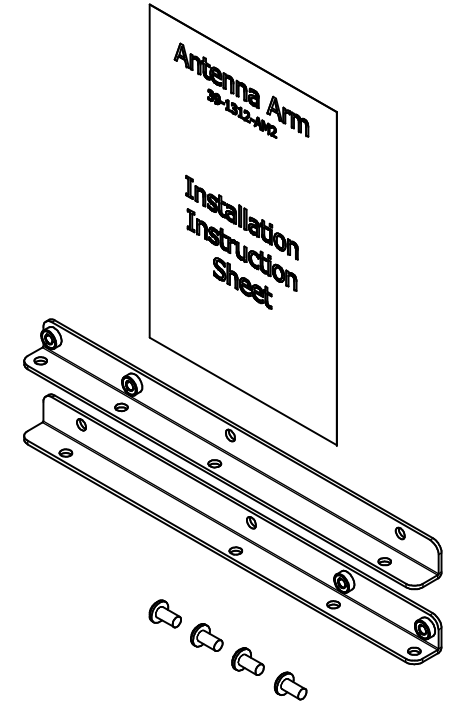

39-1312-AM2 - Omnidirectional Pipe Antenna Mounting Kit

1. **NOTES:**
2. -Material: .090" Aluminum
   - -Finish: Brushed
3. **Includes:**
4. -Left & Right Mounting Brackets
   - -Mounting Screws
   - -Installation Instructions

Oberon, Inc. - 1315 S. Allen St. - State College, PA 16801			
TITLE M-Frame			
SIZE C	DWG NO 1312-XXX-XXX	DATE 2/1/2019	
SCALE	SHEET 3 OF 7