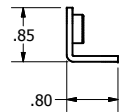

39-1312-AM2 - Omnidirectional Pipe Antenna Mounting Kit

1. **NOTES:**
2. -Material: .090" Aluminum
   - -Finish: Brushed
3. **Includes:**
4. -Left & Right Mounting Brackets
   - -Mounting Screws
   - -Installation Instructions

Oberon, Inc. - 1315 S. Allen St. - State College, PA 16801			
TITLE M-Frame			
SIZE C	DWG NO 1312-XXX-XXX	DATE 2/1/2019	
SCALE	SHEET 3 OF 7