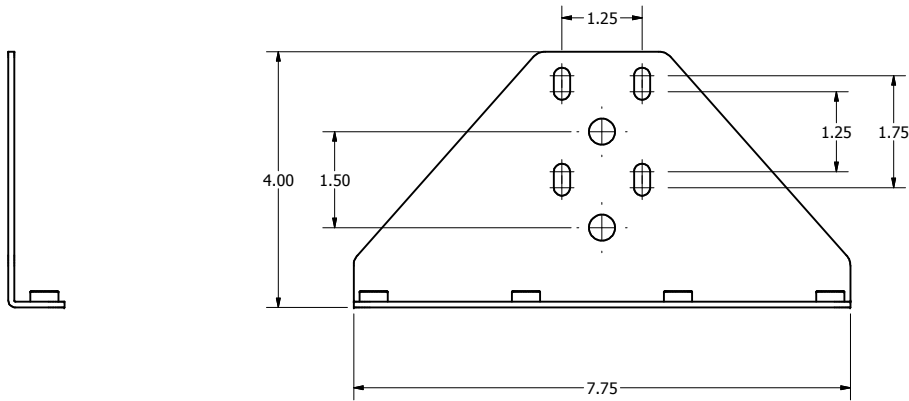

Oberon, Inc. - 1315 S. Allen St. - State College, PA 16801			
TITLE M-Frame			
SIZE C	DWG NO 1312-XXX-XXX	DATE 2/1/2019	
SCALE	SHEET 2 OF 7		

39-1312-AM2 - Omnidirectional Pipe Antenna Mounting Kit

- NOTES:**
- Material: .090" Aluminum
 - Finish: Brushed
- Includes:**
- Left & Right Mounting Brackets
 - Mounting Screws
 - Installation Instructions

Oberon, Inc. - 1315 S. Allen St. - State College, PA 16801			
TITLE M-Frame			
SIZE C	DWG NO 1312-XXX-XXX	DATE 2/1/2019	
SCALE	SHEET 3 OF 7		

39-1312-AM3 - Patch Antenna Mounting Kit

- NOTES:**
- Material: .090" Aluminum
 - Finish: Brushed
- Includes:**
- Mounting Bracket w/Articulating Arm
 - Mounting Screws
 - Installation Instructions

Oberon, Inc. - 1315 S. Allen St. - State College, PA 16801			
TITLE M-Frame			
SIZE C	DWG NO 1312-XXX-XXX	DATE 2/1/2019	
SCALE	SHEET 4 OF 7		

39-1312-RAB - Right Angle Mounting Bracket Kit

- NOTES:**
- Material: .090" Aluminum
 - Finish: Brushed
- Includes:**
- Right Angle Mounting Bracket
 - Mounting Screws
 - Installation Instructions