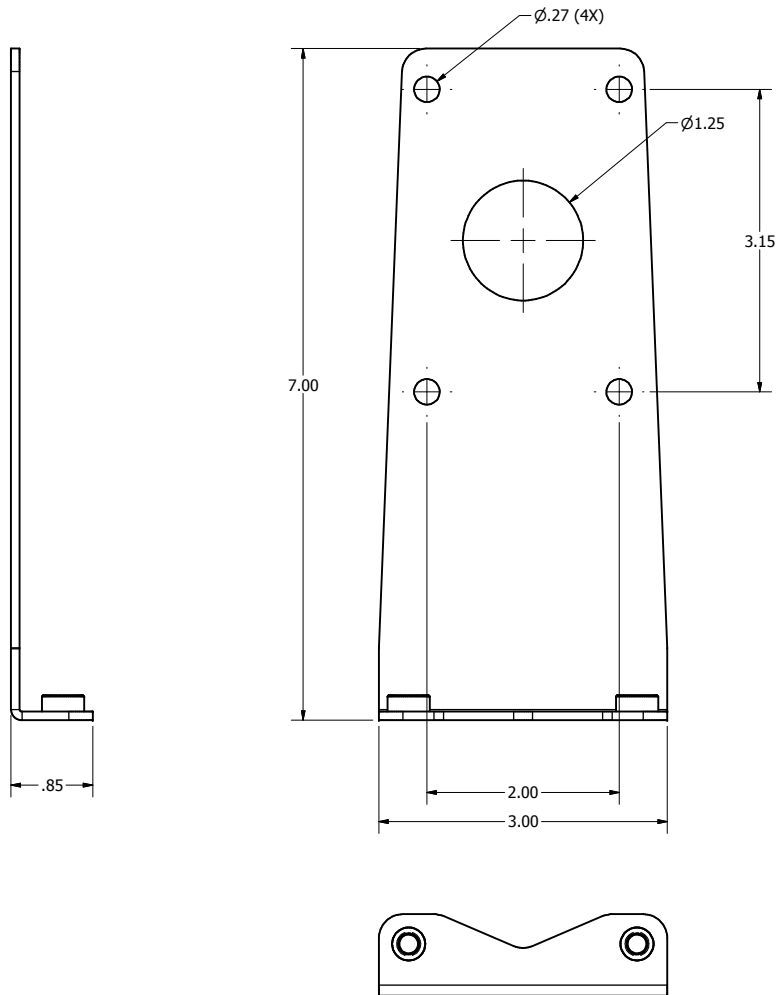

1312-00 - M-Frame Base

REVISION HISTORY				
ZONE	REV	DESCRIPTION	DATE	APPROVED
All	1	Released	2/4/2019	RLC

ISOMETRIC VIEW

- NOTES:**
- Material: .090" Aluminum
 - Finish: Brushed
 - Mounting Holes to Match Most Manufacturers Mounting Plates
- Includes:**
- M-Frame Base
 - Mounting Screws
 - Cable Ties
 - Letter/Number Set
 - Installation Instructions

Oberon, Inc. - 1315 S. Allen St. - State College, PA 16801

TITLE			
M-Frame			
SIZE	DWG NO	DATE	
C	1312-XXX-XXX	2/1/2019	
SCALE	SHEET 1 OF 7		

39-1312-AM1 - Omnidirectional Antenna Mounting Kit

- NOTES:**
- Material: .090" Aluminum
 - Finish: Brushed
- Includes:**
- Mounting Bracket
 - Mounting Screws
 - Installation Instructions

Oberon, Inc. - 1315 S. Allen St. - State College, PA 16801			
TITLE M-Frame			
SIZE C	DWG NO 1312-XXX-XXX	DATE 2/1/2019	
SCALE	SHEET 2 OF 7		

39-1312-AM2 - Omnidirectional Pipe Antenna Mounting Kit

- NOTES:**
- Material: .090" Aluminum
 - Finish: Brushed
- Includes:**
- Left & Right Mounting Brackets
 - Mounting Screws
 - Installation Instructions

Oberon, Inc. - 1315 S. Allen St. - State College, PA 16801			
TITLE M-Frame			
SIZE C	DWG NO 1312-XXX-XXX	DATE 2/1/2019	
SCALE	SHEET 4 OF 7		

39-1312-RAB - Right Angle Mounting Bracket Kit

- NOTES:**
- Material: .090" Aluminum
 - Finish: Brushed
- Includes:**
- Right Angle Mounting Bracket
 - Mounting Screws
 - Installation Instructions