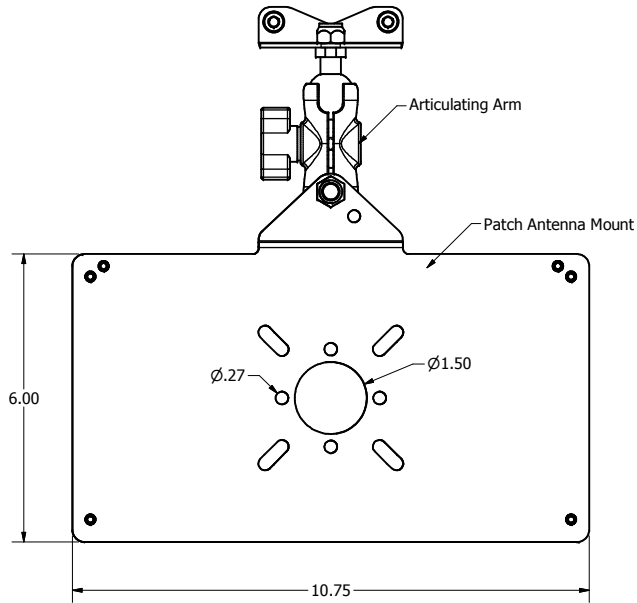

1312-00 - M-Frame Base

REVISION HISTORY				
ZONE	REV	DESCRIPTION	DATE	APPROVED
All	1	Released	2/4/2019	RLC

ISOMETRIC VIEW

- NOTES:**
- Material: .090" Aluminum
 - Finish: Brushed
 - Mounting Holes to Match Most Manufacturers Mounting Plates
- Includes:**
- M-Frame Base
 - Mounting Screws
 - Cable Ties
 - Letter/Number Set
 - Installation Instructions

Oberon, Inc. - 1315 S. Allen St. - State College, PA 16801

TITLE			
M-Frame			
SIZE	DWG NO	DATE	
C	1312-XXX-XXX	2/1/2019	
SCALE	SHEET 1 OF 7		

39-1312-AM1 - Omnidirectional Antenna Mounting Kit

- NOTES:**
- Material: .090" Aluminum
 - Finish: Brushed
- Includes:**
- Mounting Bracket
 - Mounting Screws
 - Installation Instructions

Oberon, Inc. - 1315 S. Allen St. - State College, PA 16801			
TITLE M-Frame			
SIZE C	DWG NO 1312-XXX-XXX	DATE 2/1/2019	
SCALE	SHEET 2 OF 7		

39-1312-AM2 - Omnidirectional Pipe Antenna Mounting Kit

- NOTES:**
- Material: .090" Aluminum
 - Finish: Brushed
- Includes:**
- Left & Right Mounting Brackets
 - Mounting Screws
 - Installation Instructions

Oberon, Inc. - 1315 S. Allen St. - State College, PA 16801			
TITLE M-Frame			
SIZE C	DWG NO 1312-XXX-XXX	DATE 2/1/2019	
SCALE	SHEET 3 OF 7		

39-1312-AM3 - Patch Antenna Mounting Kit

- NOTES:**
- Material: .090" Aluminum
 - Finish: Brushed
- Includes:**
- Mounting Bracket w/Articulating Arm
 - Mounting Screws
 - Installation Instructions