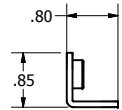

39-1312-AM2 - Omnidirectional Pipe Antenna Mounting Kit

1. **NOTES:**
2. -Material: .090" Aluminum
   - -Finish: Brushed
3. **Includes:**
4. -Left & Right Mounting Brackets
   - -Mounting Screws
   - -Installation Instructions

Oberon, Inc. - 1315 S. Allen St. - State College, PA 16801			
TITLE M-Frame			
SIZE C	DWG NO 1312-XXX-XXX	DATE 2/1/2019	
SCALE	SHEET 3 OF 7