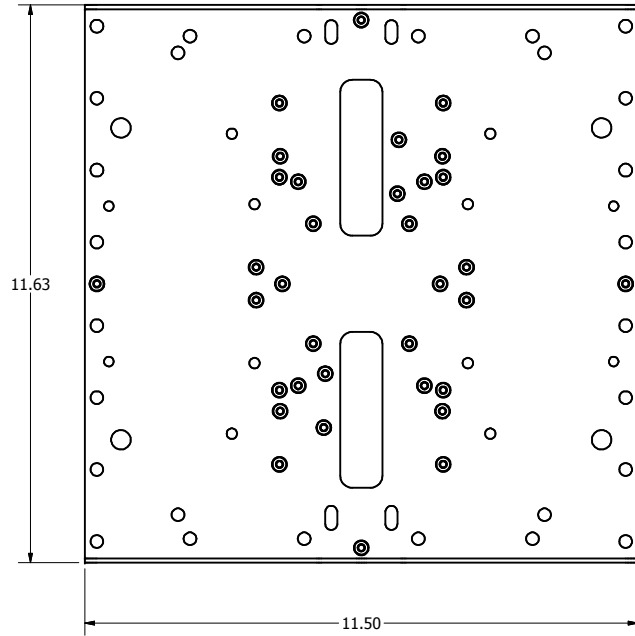

1312-00 - M-Frame Base

REVISION HISTORY				
ZONE	REV	DESCRIPTION	DATE	APPROVED
All	1	Released	2/4/2019	RLC

ISOMETRIC VIEW

- NOTES:**
- Material: .090" Aluminum
 - Finish: Brushed
 - Mounting Holes to Match Most Manufacturers Mounting Plates
- Includes:**
- M-Frame Base
 - Mounting Screws
 - Cable Ties
 - Letter/Number Set
 - Installation Instructions

Oberon, Inc. - 1315 S. Allen St. - State College, PA 16801

TITLE			
M-Frame			
SIZE	DWG NO	DATE	
C	1312-XXX-XXX	2/1/2019	
SCALE	SHEET 1 OF 7		

39-1312-AM1 - Omnidirectional Antenna Mounting Kit

- NOTES:**
- Material: .090" Aluminum
 - Finish: Brushed
- Includes:**
- Mounting Bracket
 - Mounting Screws
 - Installation Instructions