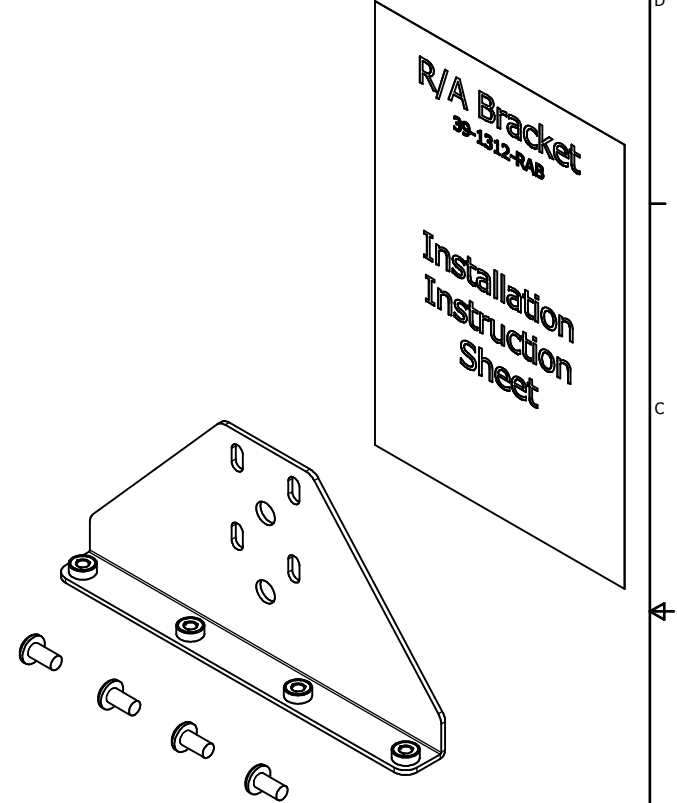

39-1312-RAB - Right Angle Mounting Bracket Kit

1. **NOTES:**
2. -Material: .090" Aluminum
   - -Finish: Brushed
3. **Includes:**
4. -Right Angle Mounting Bracket
   - -Mounting Screws
   - -Installation Instructions

Oberon, Inc. - 1315 S. Allen St. - State College, PA 16801			
TITLE			
M-Frame			
SIZE	DWG NO	DATE	
C	1312-XXX-XXX	2/1/2019	
SCALE	SHEET 5 OF 7