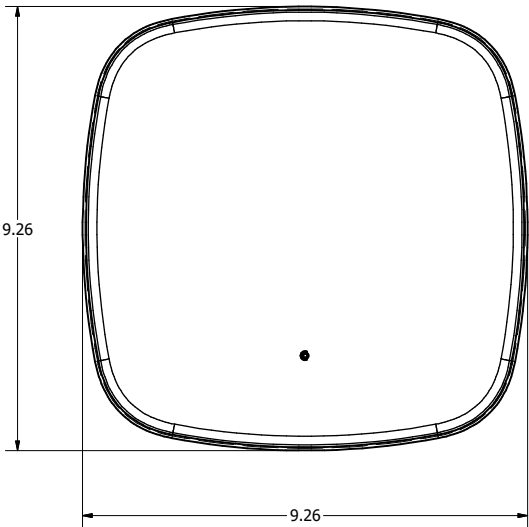

ISOMETRIC VIEW

**NOTES:**

- Material: UL94-5VA Black ABS Plastic 0.090" Starting Thickness

**Includes:**

- (1) Vanity Cover
- (4) Fastening Strips
- (1) Alcohol Wipe

VANITY COVER LOOK UP GUIDE			
VANITY COVER P/N	ACCESS POINT	VANITY COVER SIZE	MATERIAL (COLOR)
33-ANT-CVR-C	General Purpose, For Most APs w/ External Antennas	11.9 x 10.6 x 7.6 in.	Polycarbonate (Clear)
33-ANT-CVR-WH	General Purpose, For Most APs w/ External Antennas	11.9 x 10.6 x 7.6 in.	ABS (White)
33-AP-CVR	Cisco 2600, 2700, 3500, 3600, 3700, 9115 Series AP	8.79 x 8.79 x 2.04 in.	ABS (Black)
33-AP335-CVR	Aruba AP305, AP315, AP325, AP335, AP345, AP515	9.25 x 9.25 x 1.875 in.	ABS (Black)
33-AP3800-CVR	Cisco 1830, 1850, 2800, 3800, 9117, 9120 Series AP Ubiquiti UAP-AC-HD-US Huawei AP7060DN	8.87 x 8.87 x 2.33 in.	ABS (Black)
33-COAP4800-CVR	Cisco 4800	10.11 x 10.11 x 2.70 in.	ABS (Black)
33-COAP9130-CVR	Cisco 9130	9.26 x 9.26 x 2.02 in.	ABS (Black)
33-MRAP53-CVR	Meraki MR32, MR34, MR42, MR53	10.9 x 6.75 x 1.7 in.	ABS (Black)
33-MR56-CVR	Meraki MR44, MR45, MR46, MR55, MR56	13.19 x 5.90 x 2.05 in.	ABS (Black)
33-VCVR-1	Cisco 9115, 9120 Series APs	8.85 x 8.85 x 1.84 in.	ABS (Black)
33-VCVR-10102	Aruba AP535	10.09 x 10.09 x 2.33 in.	ABS (Black)
33-VCVR-18125	General Purpose, For Larger APs w/ External Antennas	18 in. x 12 in. x 5 in.	Polycarbonate (Translucent Black)