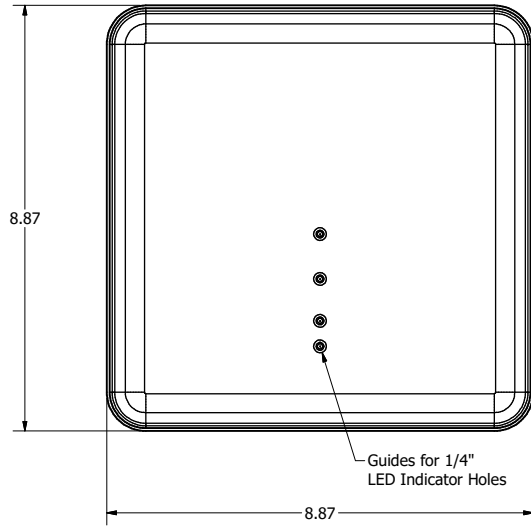

ISOMETRIC VIEW

NOTES:

- Material: UL94-5VA Black ABS Plastic 0.090" Starting Thickness

Includes:

- (1) Vanity Cover
- (4) Fastening Strips
- (1) Alcohol Wipe

VANITY COVER LOOK UP GUIDE			
VANITY COVER P/N	ACCESS POINT	VANITY COVER SIZE	MATERIAL (COLOR)
33-ANT-CVR-C	General Purpose, For Most APs w/ External Antennas	11.9 x 10.6 x 7.6 in.	Polycarbonate (Clear)
33-ANT-CVR-WH	General Purpose, For Most APs w/ External Antennas	11.9 x 10.6 x 7.6 in.	ABS (White)
33-AP-CVR	Cisco 2600, 2700, 3500, 3600, 3700, 9115 Series AP	8.79 x 8.79 x 2.04 in.	ABS (Black)
33-AP335-CVR	Aruba AP305, AP315, AP325, AP335, AP345, AP515	9.25 x 9.25 x 1.875 in.	ABS (Black)
33-AP3800-CVR	Cisco 1830, 1850, 2800, 3800, 9117, 9120 Series AP Ubiquiti UAP-AC-HD-US Huawei AP7060DN	8.87 x 8.87 x 2.33 in.	ABS (Black)
33-COAP4800-CVR	Cisco 4800	10.11 x 10.11 x 2.70 in.	ABS (Black)
33-COAP9130-CVR	Cisco 9130	9.26 x 9.26 x 2.02 in.	ABS (Black)
33-MRAP53-CVR	Meraki MR32, MR34, MR42, MR53	10.9 x 6.75 x 1.7 in.	ABS (Black)
33-MR56-CVR	Meraki MR44, MR45, MR46, MR55, MR56	13.19 x 5.90 x 2.05 in.	ABS (Black)
33-VCVR-1	Cisco 9115, 9120 Series APs	8.85 x 8.85 x 1.84 in.	ABS (Black)
33-VCVR-10102	Aruba AP535	10.09 x 10.09 x 2.33 in.	ABS (Black)
33-VCVR-18125	General Purpose, For Larger APs w/ External Antennas	18 in. x 12 in. x 5 in.	Polycarbonate (Translucent Black)

LED Indicator Legend

-  Cisco 2800 & 3800
-  Cisco 1830 & 1850
-  Cisco 9120
-  Cisco 9117

DRAWN CAH	7/28/2021	Oberon, Inc. - 1315 S. Allen St. - State College, PA 16801		
CHECKED CAH	7/28/2021	TITLE		
QA		Model 33-AP3800-CVR		
MFG CAH	7/28/2021	SIZE C	DWG NO 33-AP3800-CVR	REV 9
APPROVED CAH	7/28/2021	SCALE	SHEET 2 OF 2	
TOLERANCE:				
.0 = +/- .030				
.00 = +/- .015				
.000 = +/- .005				