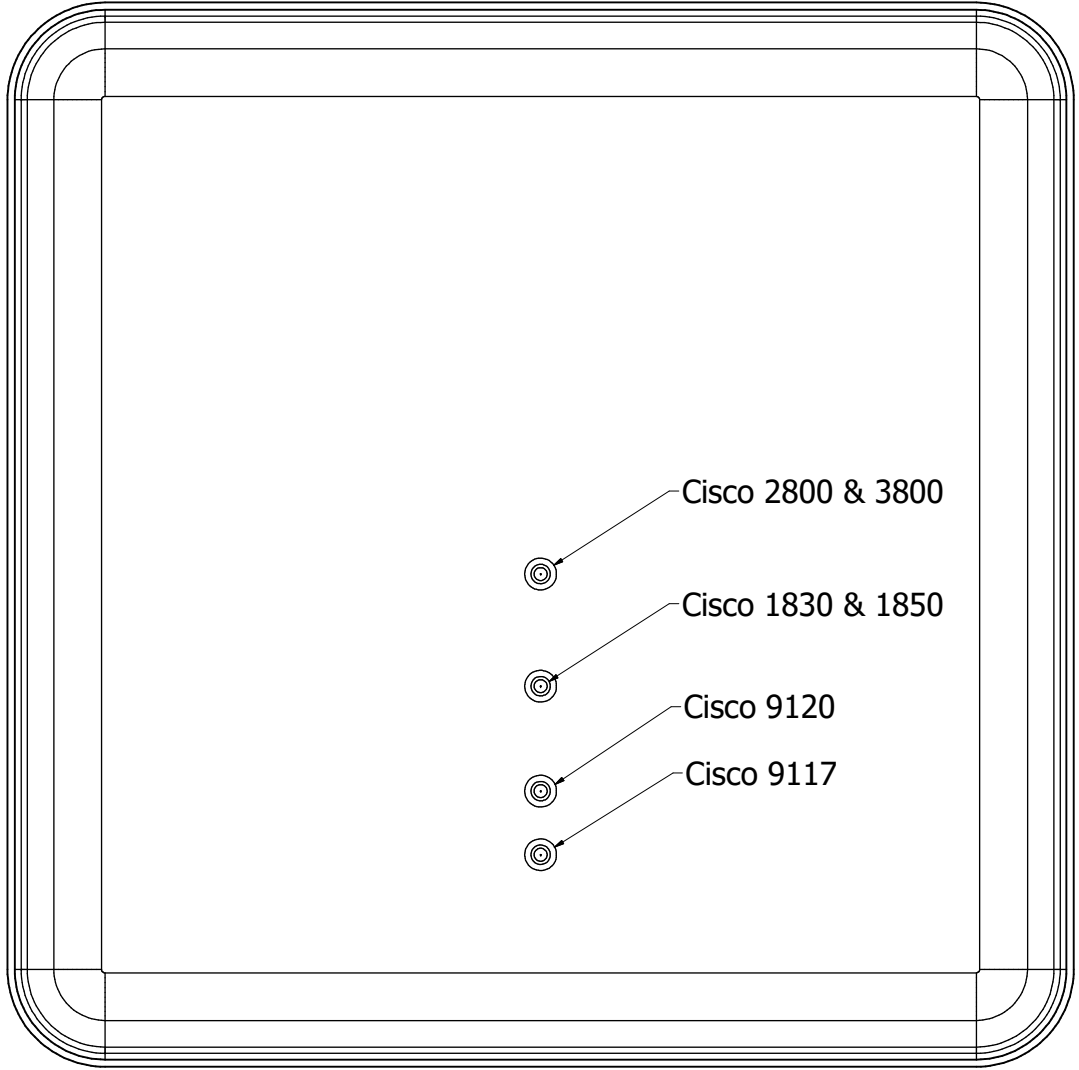

ISOMETRIC VIEW

NOTES:

- Material: UL94-5VA Black ABS Plastic 0.090" Starting Thickness

Includes:

- (1) Vanity Cover
- (4) Fastening Strips
- (1) Alcohol Wipe

VANITY COVER LOOK UP GUIDE			
VANITY COVER P/N	ACCESS POINT	VANITY COVER SIZE	MATERIAL (COLOR)
33-ANT-CVR-C	General Purpose, For Most APs w/ External Antennas	11.9 x 10.6 x 7.6 in.	Polycarbonate (Clear)
33-ANT-CVR-WH	General Purpose, For Most APs w/ External Antennas	11.9 x 10.6 x 7.6 in.	ABS (White)
33-AP-CVR	Cisco 2600, 2700, 3500, 3600, 3700, 9115 Series AP	8.79 x 8.79 x 2.04 in.	ABS (Black)
33-AP335-CVR	Aruba AP305, AP315, AP325, AP335, AP345, AP515	9.25 x 9.25 x 1.875 in.	ABS (Black)
33-AP3800-CVR	Cisco 1830, 1850, 2800, 3800, 9117, 9120 Series AP Ubiquiti UAP-AC-HD-US Huawei AP7060DN	8.87 x 8.87 x 2.33 in.	ABS (Black)
33-COAP4800-CVR	Cisco 4800	10.11 x 10.11 x 2.70 in.	ABS (Black)
33-COAP9130-CVR	Cisco 9130	9.26 x 9.26 x 2.02 in.	ABS (Black)
33-MRAP53-CVR	Meraki MR32, MR34, MR42, MR53	10.9 x 6.75 x 1.7 in.	ABS (Black)
33-MR56-CVR	Meraki MR44, MR45, MR46, MR55, MR56	13.19 x 5.90 x 2.05 in.	ABS (Black)
33-VCVR-1	Cisco 9115, 9120 Series APs	8.85 x 8.85 x 1.84 in.	ABS (Black)
33-VCVR-10102	Aruba AP535	10.09 x 10.09 x 2.33 in.	ABS (Black)
33-VCVR-18125	General Purpose, For Larger APs w/ External Antennas	18 in. x 12 in. x 5 in.	Polycarbonate (Translucent Black)

LED Indicator Legend

-  Cisco 2800 & 3800
-  Cisco 1830 & 1850
-  Cisco 9120
-  Cisco 9117

DRAWN CAH	7/28/2021	Oberon, Inc. - 1315 S. Allen St. - State College, PA 16801		
CHECKED CAH	7/28/2021	TITLE		
QA		Model 33-AP3800-CVR		
MFG CAH	7/28/2021	SIZE C	DWG NO 33-AP3800-CVR	REV 9
APPROVED CAH	7/28/2021	SCALE	SHEET 2 OF 2	
TOLERANCE:				
.0 = +/- .030				
.00 = +/- .015				
.000 = +/- .005				