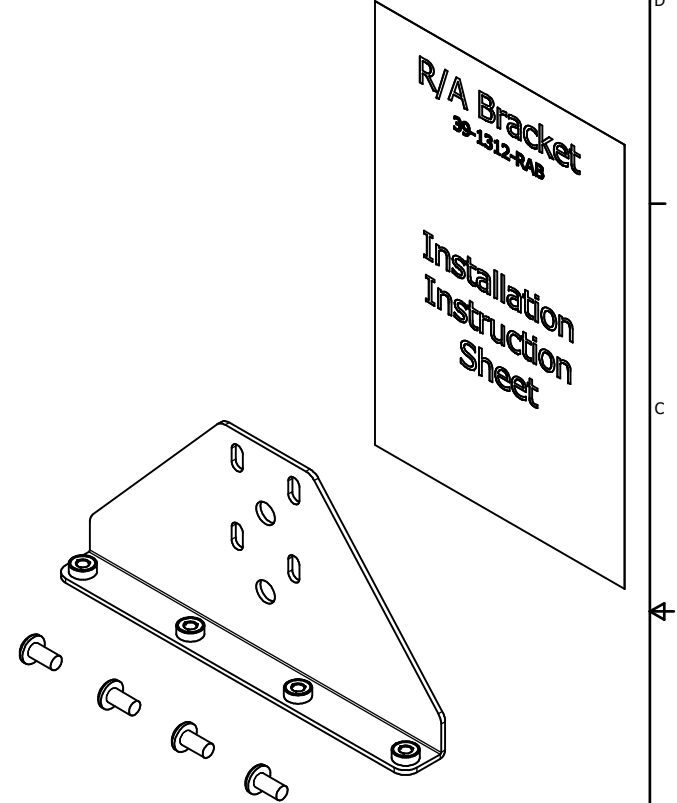

39-1312-RAB - Right Angle Mounting Bracket Kit

1. **NOTES:**
2. -Material: .090" Aluminum
   - -Finish: Brushed
3. **Includes:**
4. -Right Angle Mounting Bracket
   - -Mounting Screws
   - -Installation Instructions

Oberon, Inc. - 1315 S. Allen St. - State College, PA 16801			
TITLE M-Frame			
SIZE C	DWG NO 1312-XXX-XXX	DATE 3/1/2021	
SCALE	SHEET 5 OF 7