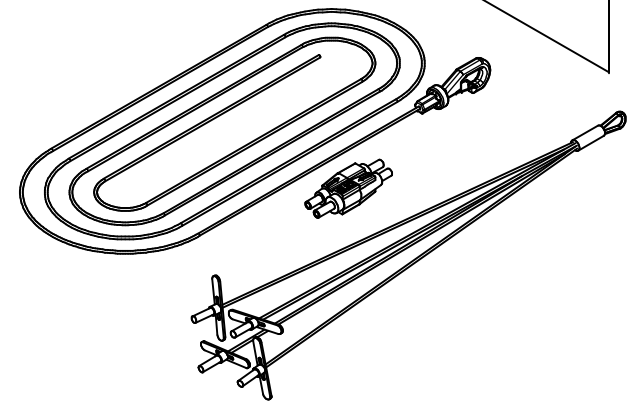

Oberon, Inc. - 1315 S. Allen St. - State College, PA 16801			
TITLE M-Frame			
SIZE C	DWG NO 1312-XXX-XXX	DATE 3/1/2021	
SCALE	SHEET 5 OF 7		

Hardware Kits

39-1312-ACS - Adjustable Column Strap Kit

39-1312-CWS - Cement Wall Anchor Kit

39-1312-QCH - Quad Cable Hanger Kit

39-1312-TRD - Threaded Rod Kit

39-1312-UBC - Universal Beam Clamp Kit

Oberon, Inc. - 1315 S. Allen St. - State College, PA 16801		
TITLE M-Frame		
SIZE C	DWG NO 1312-XXX-XXX	DATE 3/1/2021
SCALE	SHEET 6 OF 7	