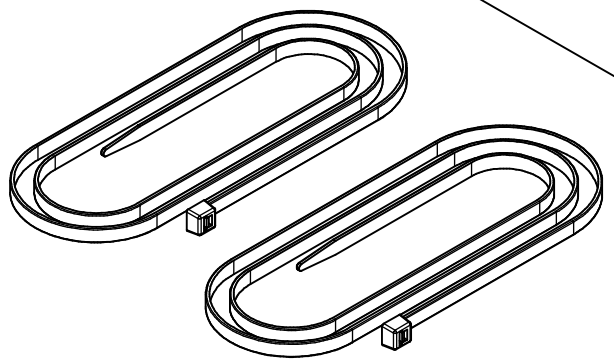

Oberon, Inc. - 1315 S. Allen St. - State College, PA 16801			
TITLE M-Frame			
SIZE C	DWG NO 1312-XXX-XXX	DATE 3/1/2021	
SCALE	SHEET 2 OF 7		

39-1312-AM2 - Omnidirectional Pipe Antenna Mounting Kit

- NOTES:**
- Material: .090" Aluminum
 - Finish: Brushed
- Includes:**
- Left & Right Mounting Brackets
 - Mounting Screws
 - Installation Instructions

Oberon, Inc. - 1315 S. Allen St. - State College, PA 16801			
TITLE M-Frame			
SIZE C	DWG NO 1312-XXX-XXX	DATE 3/1/2021	
SCALE	SHEET 3 OF 7		

39-1312-AM3 - Patch Antenna Mounting Kit

- NOTES:**
- Material: .090" Aluminum
 - Finish: Brushed
- Includes:**
- Mounting Bracket w/Articulating Arm
 - Mounting Screws
 - Installation Instructions

Oberon, Inc. - 1315 S. Allen St. - State College, PA 16801			
TITLE			
M-Frame			
SIZE	DWG NO	DATE	
C	1312-XXX-XXX	3/1/2021	
SCALE	SHEET 4 OF 7		

39-1312-RAB - Right Angle Mounting Bracket Kit

- NOTES:**
- Material: .090" Aluminum
 - Finish: Brushed
- Includes:**
- Right Angle Mounting Bracket
 - Mounting Screws
 - Installation Instructions

Oberon, Inc. - 1315 S. Allen St. - State College, PA 16801			
TITLE M-Frame			
SIZE C	DWG NO 1312-XXX-XXX	DATE 3/1/2021	
SCALE	SHEET 5 OF 7		

Hardware Kits

39-1312-ACS - Adjustable Column Strap Kit

39-1312-CWS - Cement Wall Anchor Kit