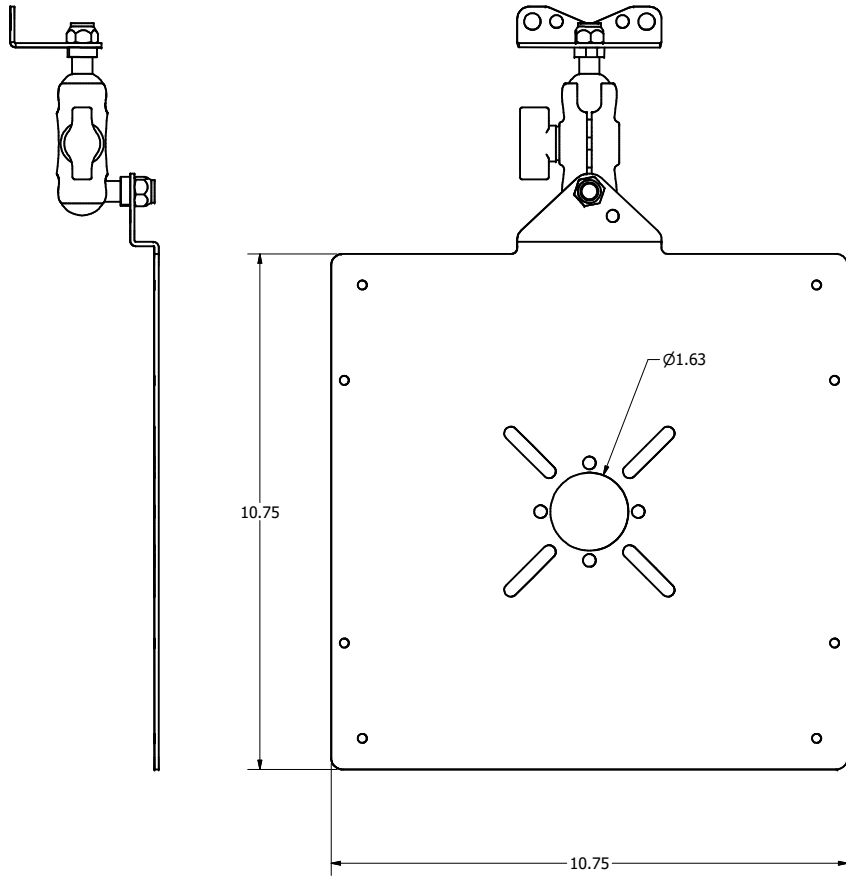

1312-00 - M-Frame Base

REVISION HISTORY				
ZONE	REV	DESCRIPTION	DATE	APPROVED
All	1	Released	2/4/2019	RLC

ISOMETRIC VIEW

- NOTES:**
- Material: .090" Aluminum
 - Finish: Brushed
 - Mounting Holes to Match Most Manufacturers Mounting Plates
- Includes:**
- M-Frame Base
 - Mounting Screws
 - Cable Ties
 - Letter/Number Set
 - Installation Instructions

Oberon, Inc. - 1315 S. Allen St. - State College, PA 16801			
TITLE M-Frame			
SIZE C	DWG NO 1312-XXX-XXX	DATE 3/1/2021	
SCALE	SHEET 1 OF 7		

39-1312-AM1 - Omnidirectional Antenna Mounting Kit

- NOTES:**
- Material: .090" Aluminum
 - Finish: Brushed
- Includes:**
- Mounting Bracket
 - Mounting Screws
 - Installation Instructions

Oberon, Inc. - 1315 S. Allen St. - State College, PA 16801			
TITLE M-Frame			
SIZE C	DWG NO 1312-XXX-XXX	DATE 3/1/2021	
SCALE	SHEET 2 OF 7		

39-1312-AM2 - Omnidirectional Pipe Antenna Mounting Kit

- NOTES:**
- Material: .090" Aluminum
 - Finish: Brushed
- Includes:**
- Left & Right Mounting Brackets
 - Mounting Screws
 - Installation Instructions

Oberon, Inc. - 1315 S. Allen St. - State College, PA 16801			
TITLE M-Frame			
SIZE C	DWG NO 1312-XXX-XXX	DATE 3/1/2021	
SCALE	SHEET 3 OF 7		

39-1312-AM3 - Patch Antenna Mounting Kit

- NOTES:**
- Material: .090" Aluminum
 - Finish: Brushed
- Includes:**
- Mounting Bracket w/Articulating Arm
 - Mounting Screws
 - Installation Instructions