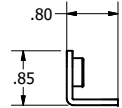

39-1312-AM2 - Omnidirectional Pipe Antenna Mounting Kit

1. **NOTES:**
2. -Material: .090" Aluminum
   - -Finish: Brushed
3. **Includes:**
4. -Left & Right Mounting Brackets
   - -Mounting Screws
   - -Installation Instructions

Oberon, Inc. - 1315 S. Allen St. - State College, PA 16801			
TITLE M-Frame			
SIZE C	DWG NO 1312-XXX-XXX	DATE 3/1/2021	
SCALE	SHEET 3 OF 7