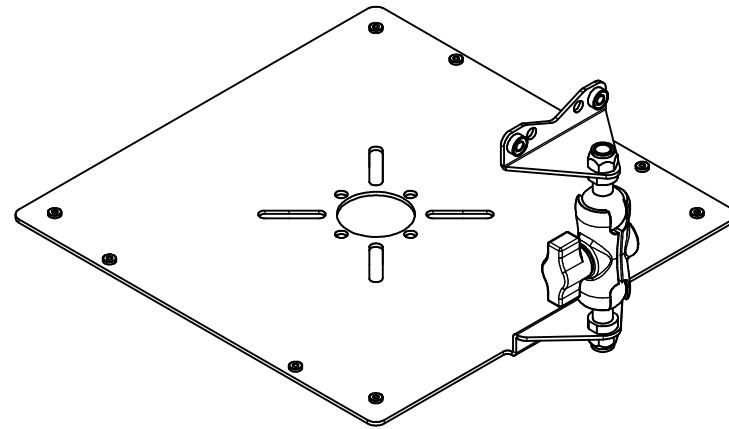

1312-00 - M-Frame Base

REVISION HISTORY				
ZONE	REV	DESCRIPTION	DATE	APPROVED
All	1	Released	2/4/2019	RLC

ISOMETRIC VIEW

- NOTES:**
- Material: .090" Aluminum
 - Finish: Brushed
 - Mounting Holes to Match Most Manufacturers Mounting Plates
- Includes:**
- M-Frame Base
 - Mounting Screws
 - Cable Ties
 - Letter/Number Set
 - Installation Instructions

Oberon, Inc. - 1315 S. Allen St. - State College, PA 16801			
TITLE M-Frame			
SIZE C	DWG NO 1312-XXX-XXX	DATE 3/1/2021	
SCALE	SHEET 1 OF 7		

39-1312-AM1 - Omnidirectional Antenna Mounting Kit

- NOTES:**
- Material: .090" Aluminum
 - Finish: Brushed
- Includes:**
- Mounting Bracket
 - Mounting Screws
 - Installation Instructions

Oberon, Inc. - 1315 S. Allen St. - State College, PA 16801			
TITLE M-Frame			
SIZE C	DWG NO 1312-XXX-XXX	DATE 3/1/2021	
SCALE	SHEET 2 OF 7		

39-1312-AM2 - Omnidirectional Pipe Antenna Mounting Kit

- NOTES:**
- Material: .090" Aluminum
 - Finish: Brushed
- Includes:**
- Left & Right Mounting Brackets
 - Mounting Screws
 - Installation Instructions

Oberon, Inc. - 1315 S. Allen St. - State College, PA 16801			
TITLE M-Frame			
SIZE C	DWG NO 1312-XXX-XXX	DATE 3/1/2021	
SCALE	SHEET 3 OF 7		

39-1312-AM3 - Patch Antenna Mounting Kit

- NOTES:**
- Material: .090" Aluminum
 - Finish: Brushed
- Includes:**
- Mounting Bracket w/Articulating Arm
 - Mounting Screws
 - Installation Instructions