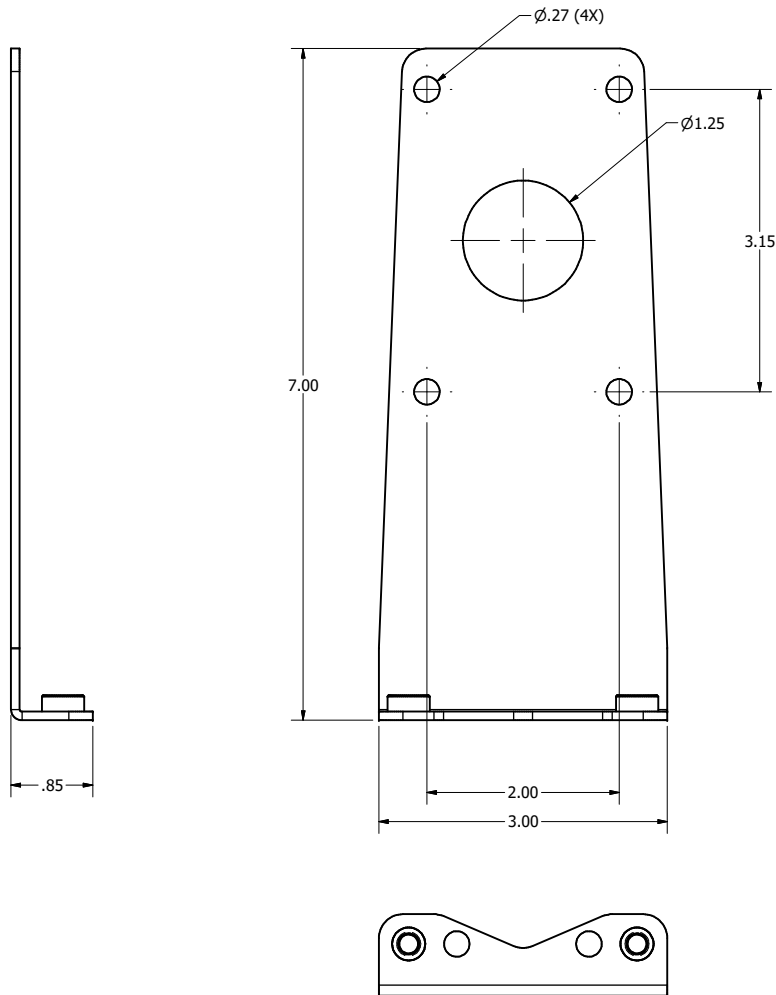

1312-00 - M-Frame Base

REVISION HISTORY				
ZONE	REV	DESCRIPTION	DATE	APPROVED
All	1	Released	2/4/2019	RLC

ISOMETRIC VIEW

- NOTES:**
- Material: .090" Aluminum
 - Finish: Brushed
 - Mounting Holes to Match Most Manufacturers Mounting Plates
- Includes:**
- M-Frame Base
 - Mounting Screws
 - Cable Ties
 - Letter/Number Set
 - Installation Instructions

Oberon, Inc. - 1315 S. Allen St. - State College, PA 16801			
TITLE M-Frame			
SIZE C	DWG NO 1312-XXX-XXX	DATE 3/1/2021	
SCALE	SHEET 1 OF 7		

39-1312-AM1 - Omnidirectional Antenna Mounting Kit

- NOTES:**
- Material: .090" Aluminum
 - Finish: Brushed
- Includes:**
- Mounting Bracket
 - Mounting Screws
 - Installation Instructions

Oberon, Inc. - 1315 S. Allen St. - State College, PA 16801			
TITLE M-Frame			
SIZE C	DWG NO 1312-XXX-XXX	DATE 3/1/2021	
SCALE	SHEET 2 OF 7		

39-1312-AM2 - Omnidirectional Pipe Antenna Mounting Kit

- NOTES:**
- Material: .090" Aluminum
 - Finish: Brushed
- Includes:**
- Left & Right Mounting Brackets
 - Mounting Screws
 - Installation Instructions

Oberon, Inc. - 1315 S. Allen St. - State College, PA 16801			
TITLE			
M-Frame			
SIZE	DWG NO	DATE	
C	1312-XXX-XXX	3/1/2021	
SCALE	SHEET 4 OF 7		

39-1312-RAB - Right Angle Mounting Bracket Kit

- NOTES:**
- Material: .090" Aluminum
 - Finish: Brushed
- Includes:**
- Right Angle Mounting Bracket
 - Mounting Screws
 - Installation Instructions