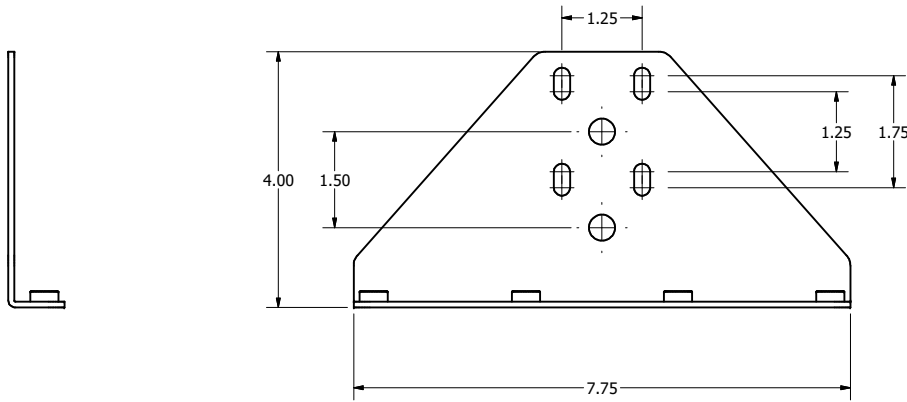

Oberon, Inc. - 1315 S. Allen St. - State College, PA 16801			
TITLE M-Frame			
SIZE C	DWG NO 1312-XXX-XXX	DATE 3/1/2021	
SCALE	SHEET 2 OF 7		

39-1312-AM2 - Omnidirectional Pipe Antenna Mounting Kit

- NOTES:**
- Material: .090" Aluminum
 - Finish: Brushed
- Includes:**
- Left & Right Mounting Brackets
 - Mounting Screws
 - Installation Instructions

Oberon, Inc. - 1315 S. Allen St. - State College, PA 16801			
TITLE M-Frame			
SIZE C	DWG NO 1312-XXX-XXX	DATE 3/1/2021	
SCALE	SHEET 3 OF 7		

39-1312-AM3 - Patch Antenna Mounting Kit

- NOTES:**
- Material: .090" Aluminum
 - Finish: Brushed
- Includes:**
- Mounting Bracket w/Articulating Arm
 - Mounting Screws
 - Installation Instructions

Oberon, Inc. - 1315 S. Allen St. - State College, PA 16801			
TITLE			
M-Frame			
SIZE	DWG NO	DATE	
C	1312-XXX-XXX	3/1/2021	
SCALE	SHEET 4 OF 7		

39-1312-RAB - Right Angle Mounting Bracket Kit

- NOTES:**
- Material: .090" Aluminum
 - Finish: Brushed
- Includes:**
- Right Angle Mounting Bracket
 - Mounting Screws
 - Installation Instructions