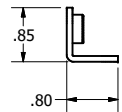

39-1312-AM2 - Omnidirectional Pipe Antenna Mounting Kit

1. **NOTES:**
2. -Material: .090" Aluminum
   - -Finish: Brushed
3. **Includes:**
4. -Left & Right Mounting Brackets
   - -Mounting Screws
   - -Installation Instructions

Oberon, Inc. - 1315 S. Allen St. - State College, PA 16801			
TITLE M-Frame			
SIZE C	DWG NO 1312-XXX-XXX	DATE 3/1/2021	
SCALE	SHEET 3 OF 7