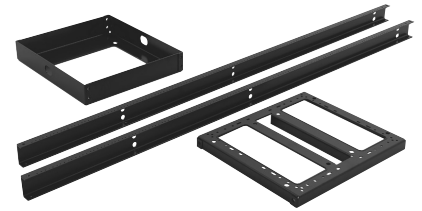

CHATSWORTH
PRODUCTS

ExpandaRack

ExpandaRack

Convert a CPI two-post rack to a QuadraRack with ExpandaRack.

ORDERING INFORMATION

Part Number	Description HxWxD Height- ft (m); Depth- in (mm)	Shipping Weight lb (kg)
ExpandaRack - Standard Rack		
50110-X03	7 (2.1) x 19 x 29 (740), 45U	46 (20.9)
50110-X03	8 (2.4) x 19 x 29 (740), 51U	46 (20.9)
50110-X03	9 (2.7) x 19 x 29 (740), 58U	46 (20.9)
ExpandaRack - Universal Rack		
50130-X03	7 (2.1) x 19 x 29 (740), 45U	52 (23.6)
50130-X03	8 (2.4) x 19 x 29 (740), 51U	55 (24.9)
50130-X03	9 (2.7) x 19 x 29 (740), 58U	58 (26.3)
ExpandaRack -Pan Set (W x D)		
50150-X03	19 x 29 (740) — Standard Rack	18 (8.2)
50150-X03	19 x 29 (740) — Universal Rack	18 (8.2)