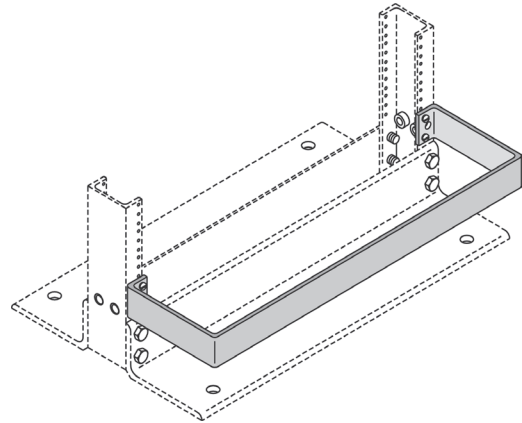

# Equipment Guard Rail

### Equipment Guard Rail

Provides protection for equipment in racks from rolling gear or tool boxes.

- Made of 1/4" x 2" (6.4 mm x 50 mm) aluminum bar
- Mounting hardware is included; sold individually