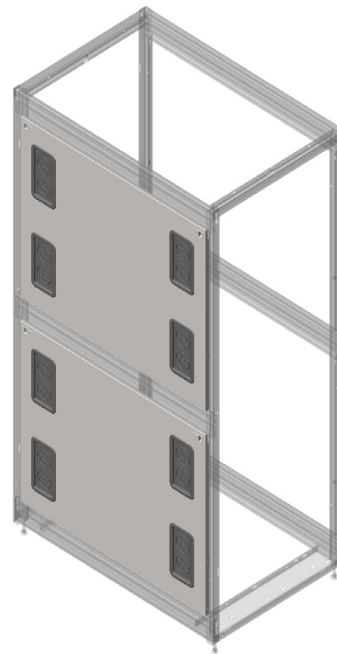

Side Panels for ZetaFrame® Cabinet

Side Panels

- Available in Solid or with Grommets
- Includes: Side panel (two halves, solid or with grommets), set of keys
- Two-piece design with top and bottom halves for easier handling
- Tool-less removal, drop-in design with integrated locking spring latch secures the side panel to the cabinet frame
- Features integral bonding, no bonding strap required
- Side Panel with Grommets feature multiple grommet-sealed cable openings, allowing cables to enter the side of the cabinet while containing exhaust air within each cabinet
- Side Panel with Grommets feature (8) cable openings per side, (4) per half-height panel, (1) per corner; Cable opening size without grommet is 4.5"W x 9"D (114 mm x 228 mm), sized for large power plugs
- Grommets are plastic, snap-on and can be cut to pass cables

Cable Port Brush Kit

- Use to replace grommets in top, bottom, or side panels
- Cable opening is 3.9"W x 8.8"D (99 mm x 224 mm)

39763 Shown

39774 Shown

Solid	Grommet	Part Number				Cabinet Frame Depth in (mm)	Shipping Weight lb (kg)
		Height (U)					
		42	45	48	52		
39763	39774	-X00	-X51	-XAC	-XDL	31.5 (800)	34 (15.5)
		-X08	-X59	-XAL	-XDW	39.4 (1000)	41 (18.6)
		-X10	-X61	-XAN	-XEA	41.3 (1050)	43 (19.1)
		-X12	-X63	-XAR	-XEC	43.3 (1100)	45 (20.2)
		-X16	-X67	-XAW	-XEG	47.2 (1200)	48 (21.7)

Note: X=Color: 7=Black, E=Glacier White. Shipping weights are for 52U Cabinets.

Part Number	Description	Shipping Weight lb (kg)
25190-001	Cable Port Brush Kit, Pack of 2, Black	2 (0.9)

United States

Agoura Hills, CA
800-834-4969