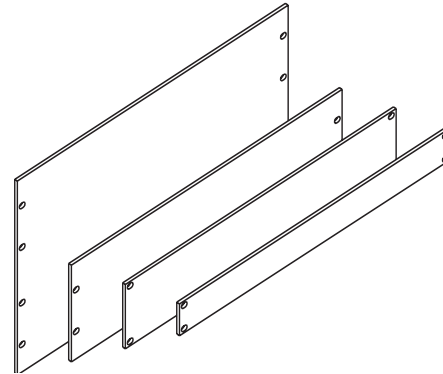

CHATSWORTH
PRODUCTS

Filler Panels

Filler Panels

For airflow control and/or equipment mounting, fill empty spaces between mounted equipment.

ORDERING INFORMATION

Filler Panels				
300	Filler Panels			
	Thickness - in (mm)	Width		
24	3/16 (4.763)	19"		
25	3/16 (4.763)	23"		
26	1/8 (3.18)	19"		
27	1/8 (3.18)	23"		
	X	Color		
		Spaces - in (mm)	U	
		01	1.72 (43.7)	1
		02	3.47 (88.1)	2
		03	5.22 (132.6)	3
		04	6.97 (177.0)	4
		05	8.72 (221.5)	5
		06	10.47 (265.9)	6
		07	12.22 (310.4)	7
		08	13.97 (354.8)	8
		09	15.72 (399.3)	9
		10	17.47 (443.7)	10
		11	19.22 (488.2)	11
		12	20.97 (532.6)	12
300	XX	-	X	XX