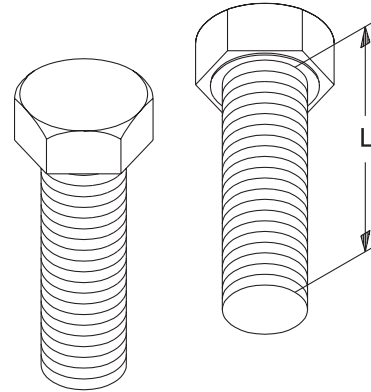

**CHATSWORTH
PRODUCTS**

Hex Cap Bolts

Hex Cap Bolts

Also called Washer Faced Hex Cap Screws.

- Commercial grade
- Zinc plate or gold chem (yellow zinc plate) finish
- Sold in packs (quantities vary)

ORDERING INFORMATION

Part Number (Pack)	Nominal Size	Length	Finish	Pack Qty	Shipping Weight lb (kg)
20290-106	1/4-20	3/4"	Zinc Plated	EA	2 (0.8)
20290-118	1/4-20	2-1/4"	Zinc Plated	EA	4 (1.8)
20290-216	5/16-18	2"	Zinc Plated	EA	6 (2.5)
20290-307	3/8-16	7/8"	Zinc Plated	EA	5 (2.1)