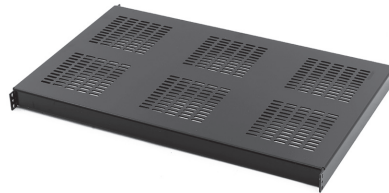

CHATSWORTH
PRODUCTS

Extra Heavy-Duty Sliding Shelf

1U

Heavy-Duty Fixed, Solid Shelf

Specially designed for QuadraRack. 1U x 19"W x 29"D (740 mm) shelf. Supports up to 200 lb (90.7 kg).

Heavy-Duty Fixed, Vented Shelf

Specially designed for QuadraRack. 1U x 19"W x 29"D (740 mm) shelf. Supports up to 200 lb (90.7 kg).

ORDERING INFORMATION

Part Number	Description	Shipping Weight lb (kg)
16351-X19	Heavy-Duty Fixed Shelf, Solid	11 (5.0)
16350-X19	Heavy-Duty Fixed Shelf, Vented	11 (5.0)