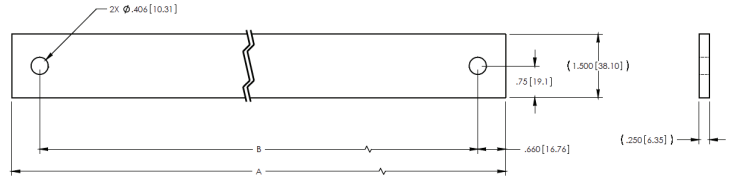

CHATSWORTH
PRODUCTS

Top Bar Universal Rack

Top Bar Universal Rack

-X03	26.25 [666.8]	24.930 [633.2]
-X02	24.25 [616.0]	22.930 [582.4]
-X01	20.25 [514.4]	18.930 [480.8]
DASH NO.	DIM "A"	DIM "B"

ORDERING INFORMATION

Part Number	Description	Shipping Weight lb (kg)
13045-X01	Top Bar	2 (0.9)
13045-X02	Top Bar	2 (0.9)
13045-X03	Top Bar	2 (0.9)

X=color: 1=Gray,5=Clear, 7=Black, E=Glacier White

United States & Canada
Simi Valley, CA
800-834-4969
Toronto, Ontario, Canada
+905-850-7770
chatsworth.com
techsupport@chatsworth.com