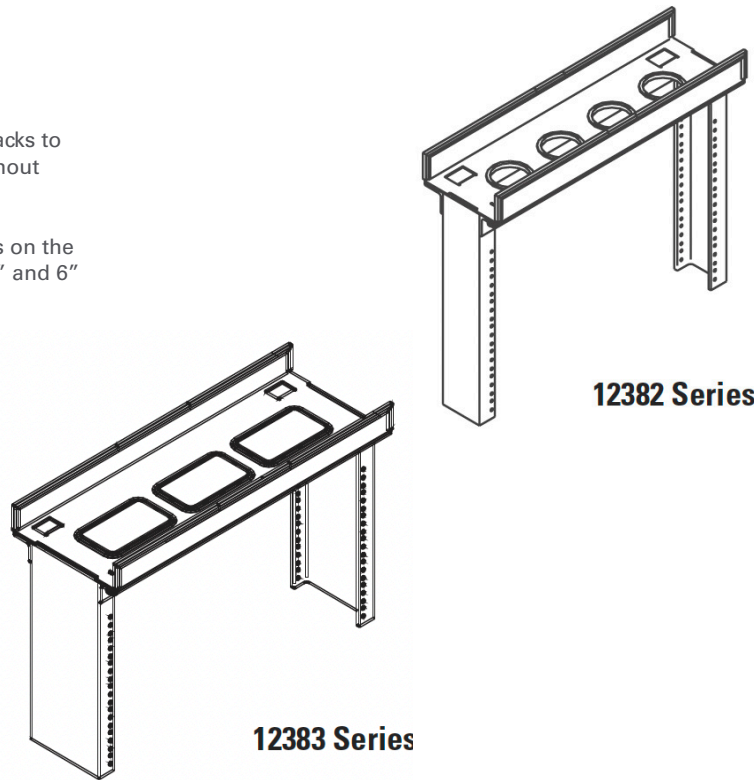

# Rack Top-Mount Trough

## Rack Top-Mount Trough

The Rack Top-Mount Cable Trough mounts on top of CPI racks to create a quick, cost-effective solution to routing cable without using conventional cable runway.

The trough drops into the gap between the top angle bars on the rack. No additional mounting hardware is required. Fits 3" and 6" deep rack channels in 19", 23" and 25" rack widths.

## ORDERING INFORMATION

Part Number	Description	Shipping Weight lb (kg)
12382-X19	2.75"H x 6"W x 20.25"L (69.9 mm x 150 mm x 514.4 mm) for 19"W with 3" (80 mm) Rack Channel	2 (0.9)
12382-X23	2.75"H x 6"W x 24.25"L (69.9 mm x 150 mm x 616.0 mm) for 23"W with for 3" (80 mm), Rack Channel	2 (0.9)
12383-X19	2.75"H x 9"W x 20.25"L (69.9 mm x 230 mm x 514.4 mm) for 19"W with 6" (1500 mm) Rack Channel	2 (0.9)
12383-X23	2.75"H x 9"W x 24.25"L (69.9 mm x 230 mm x 616.0 mm) for 23"W with 6" (1500 mm) Rack Channel	2 (0.9)