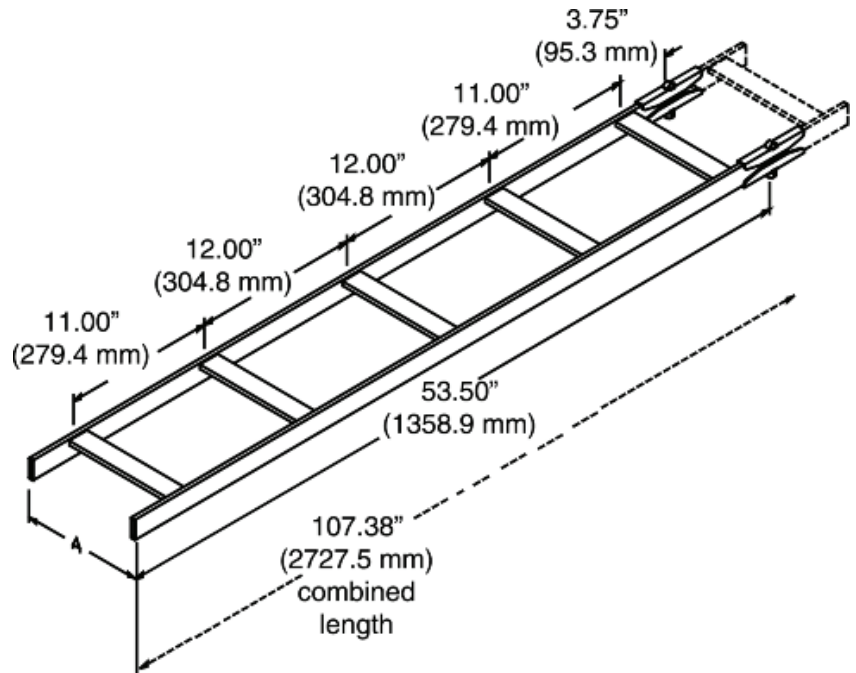

CHATSWORTH
PRODUCTS

Quick Ship Cable Runway Kit

Quick Ship Cable Runway Kit

The 4' 6" (1359 mm) length of this cable runway is designed to meet UPS requirements without additional charges. Packaged one kit per box.

Kit consists of:

- (2) 4' 6"/53.5" (1359 mm) cable runway; combined length is 8' 11 3/8"/107.38" (2727.5 mm)
- (1) Butt-Splice Kit (P/N 11301-001)

ORDERING INFORMATION

Part Number	Width (Dim. A) in (mm)
12170-X06	6 (150)
12170-X09	10 (250)
12170-X12	12 (300)