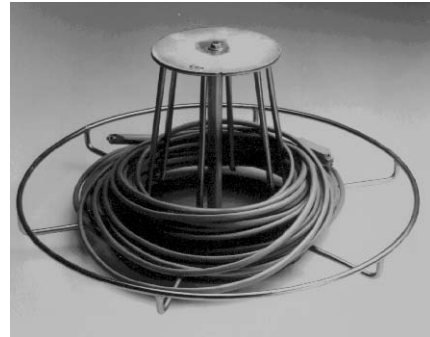

Product Information Sheet

CABLE REEL

This sturdy play-out reel makes installing multi-conductor or coaxial cables a one-person job. The installer no longer needs to unwind the cable, lay it flat on the floor and have another installer assist by feeding the cable into a duct. With the Cable Reel, simply place the coil of the cable on the reel and pull the amount needed. The cable basket rotates smoothly without tangling or backlash.

Constructed of sturdy, welded steel. Measures 12-inch high and 25-inch in diameter. Holds up to 200 feet of 25-pair cable. The zinc irridite plating and gold color protects the reel from corrosion, assuring a long and useful life.

Part Number	Description	Shipping Weight
11595-000	Cable Reel	26 lb

800-834-4969 in US & Canada • www.chatsworth.com

CHATSWORTH PRODUCTS, INC.

©2002 Chatsworth Products, Inc. 5/02/GT