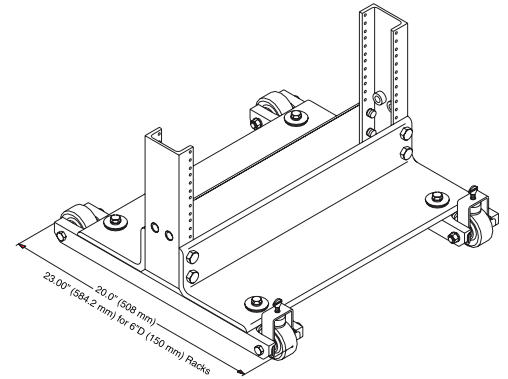

## Rack Standard Rollers

Mount to CPI Universal and Standard Racks, regardless of width.

- Fixed rollers prevent rack from accidental turning. Adds 2" (50 mm) to rack's height.
- Ships complete with installation hardware.
- Supports up to 500 lb (226.8 kg).