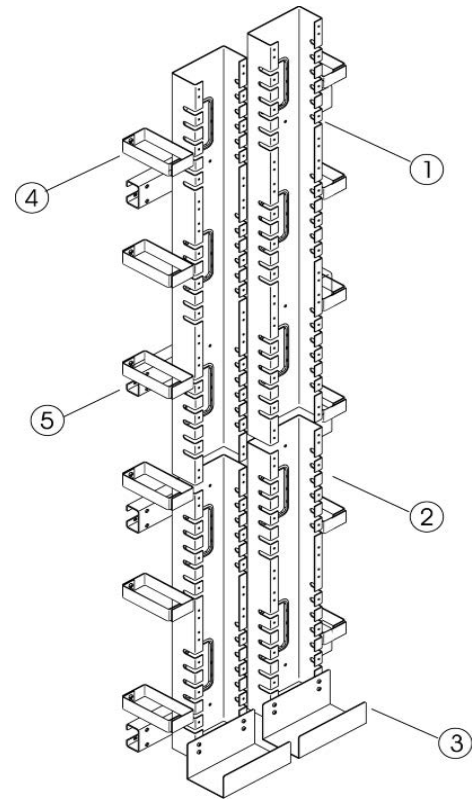

• Assembly hardware included

Drawing Callouts:

- 1 Upper Support Trough
- 2 Lower Support Trough
- 3 Cable Tray
- 4 Vertical Cable Ring (3"W x 6.25"D)
- 5 Horizontal Support Channel

• 11453-X30 Kit (3000 pair) consists of:

- 2 each Upper Support Trough
- 2 each Lower Support Trough
- 2 each Cable Tray
- 4 each Horizontal Support Channel
- 12 each Vertical Cable Ring

• 11453-X60 Kit (6000 pair) consists of:

- 4 each Upper Support Trough
- 4 each Lower Support Trough
- 4 each Cable Tray
- 8 each Horizontal Support Channel
- 24 each Vertical Cable Ring

Purchase the following item separately from CPI:

- 23" Universal Rack (P/N 46383-X03)
- 6" Deep High Density Frame (P/N 66383-X03)

Purchase the following items separately

(not available from CPI):

- 110D Type Wiring Blocks
- Horizontal Trough
- Mounting Rivet Kit for blocks and trough

ORDERING INFORMATION

Part Number	Description- in (mm)
11453-X30	23" (584.2) Manager (3000 pair)
11453-X60	23" (584.2) Manager (3000 pair)
11483-X15	19" (482.6) Manager (3000 pair)
11483-X30	19" (482.6) Manager (3000 pair)