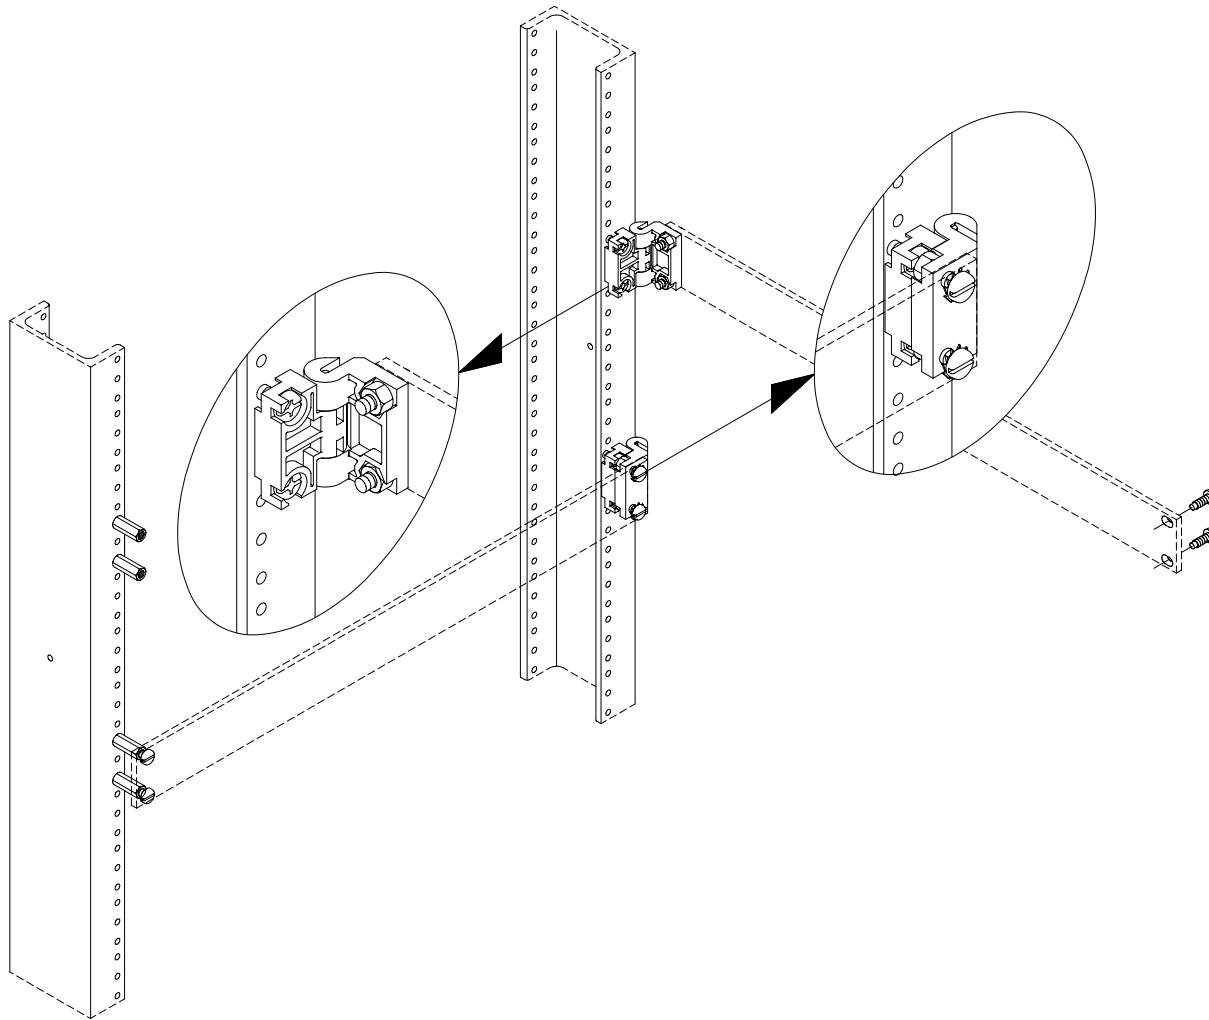

115-711520 - 150-10V - P/N 11520-X01 - HINGE PANEL RACK MOUNT -3.5"X4"X19" - 1/4 - 1-31-01 - 155.2 - CPI

**CPI** CHATSWORTH PRODUCTS, INC.

RACK MOUNT,  
PANEL HINGE  
(SINGLE)

THIS DRAWING CONTAINS INFORMATION PROPRIETARY TO CHATSWORTH PRODUCTS, INC. ANY REPRODUCTION, DISCLOSURE OR USE OF THIS DRAWING IS EXPRESSLY FORBIDDEN EXCEPT AS AGREED TO IN WRITING BY CHATSWORTH PRODUCTS, INC.